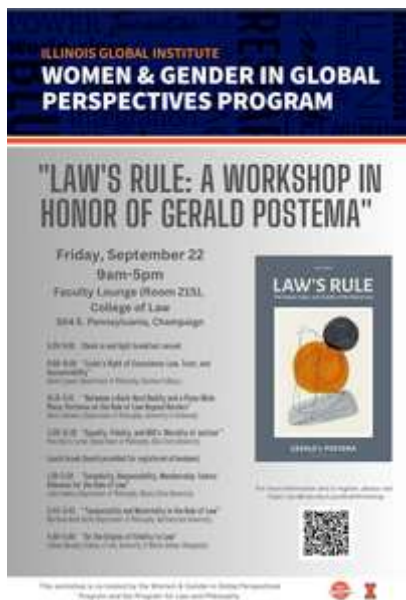

[Click to register](#)

"Madan Sara" Film Screening and Discussion with Director Etant Dupain

Wednesday | October 4 | 12-1:30pm

Lucy Ellis Lounge, Literatures, Cultures, and Linguistics Building
707 S. Mathews Ave, Urbana

The Madan Sara documentary tells the stories of these indefatigable women who work at the margins to make Haiti's economy run. Despite facing intense hardship and social stigma, the hard work of the Madan Sara puts their children through school, houses their families, and helps to ensure a better life for generations to come.

Participants are welcome to bring lunch, and light refreshments will be served.

This event is co-sponsored by ACES Office of International Programs, the Center for Latin American & Caribbean Studies (CLACS), and Women & Gender in Global Perspectives (WGGP).

Upcoming WGGP Co-Sponsored Events

Fall 2023 YMCA Friday Forum Lecture Series | Akua Forkuo- Sekyere Welcoming Immigrants in Champaign County